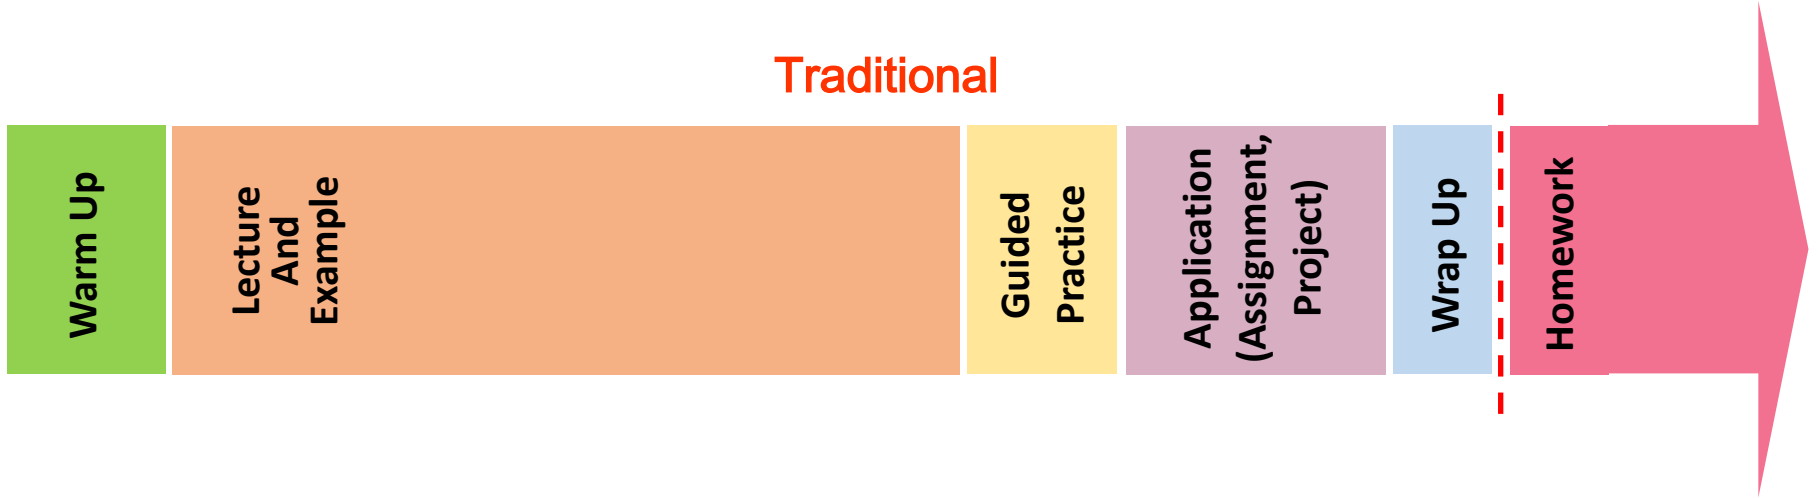

Use of Class Time - 50 Minutes

Traditional

Flipped